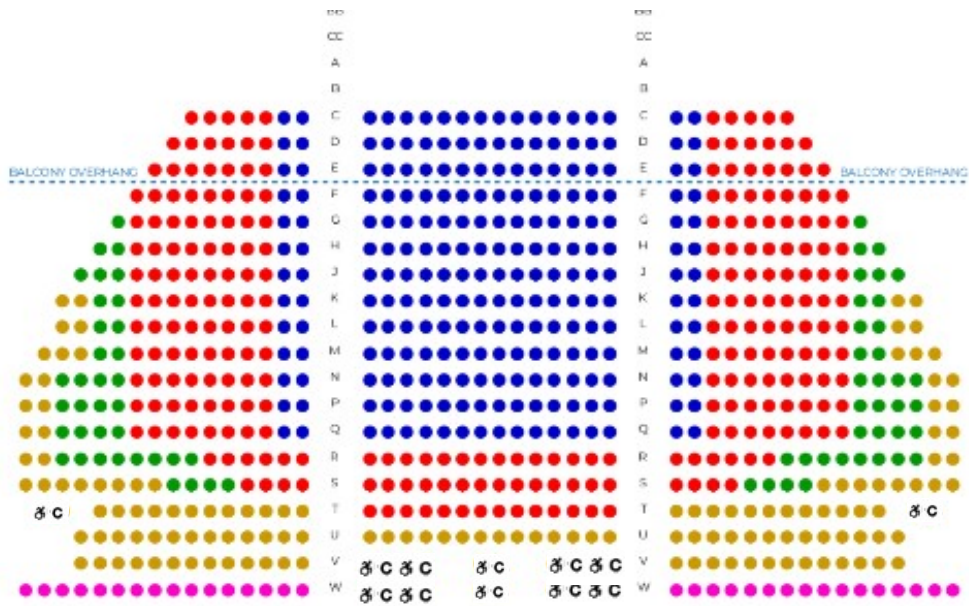

STAGE

Orchestra Level

Grand Tier Level (Front Mezzanine)

Mezzanine Level

2026-2027 season

		Full Price Single tickets <i>Per ticket w/fee</i>	Subscription Price 10% off <i>Per ticket w/fee</i>	Total for each 4 concert Subscription
A	●	\$91	\$82	\$328
B	●	\$75	\$67	\$268
C	●	\$58	\$52	\$208
D	●	\$38	\$34	\$136
E	●	\$27	\$24	\$96