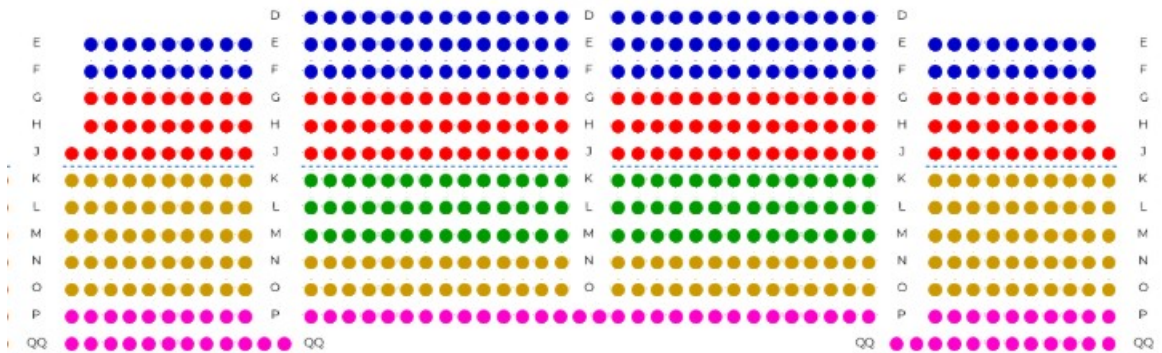

STAGE

Orchestra Level

Grand Tier Level (Front Mezzanine)

Mezzanine Level

2026-2027 season

		Full Price Single tickets <i>Per ticket w/fee</i>	Subscription Price 10% off <i>Per ticket w/fee</i>	Total for each 4 concert Subscription
A	●	\$91	\$82	\$328
B	●	\$75	\$67	\$268
C	●	\$58	\$52	\$208
D	●	\$38	\$34	\$136
E	●	\$27	\$24	\$96